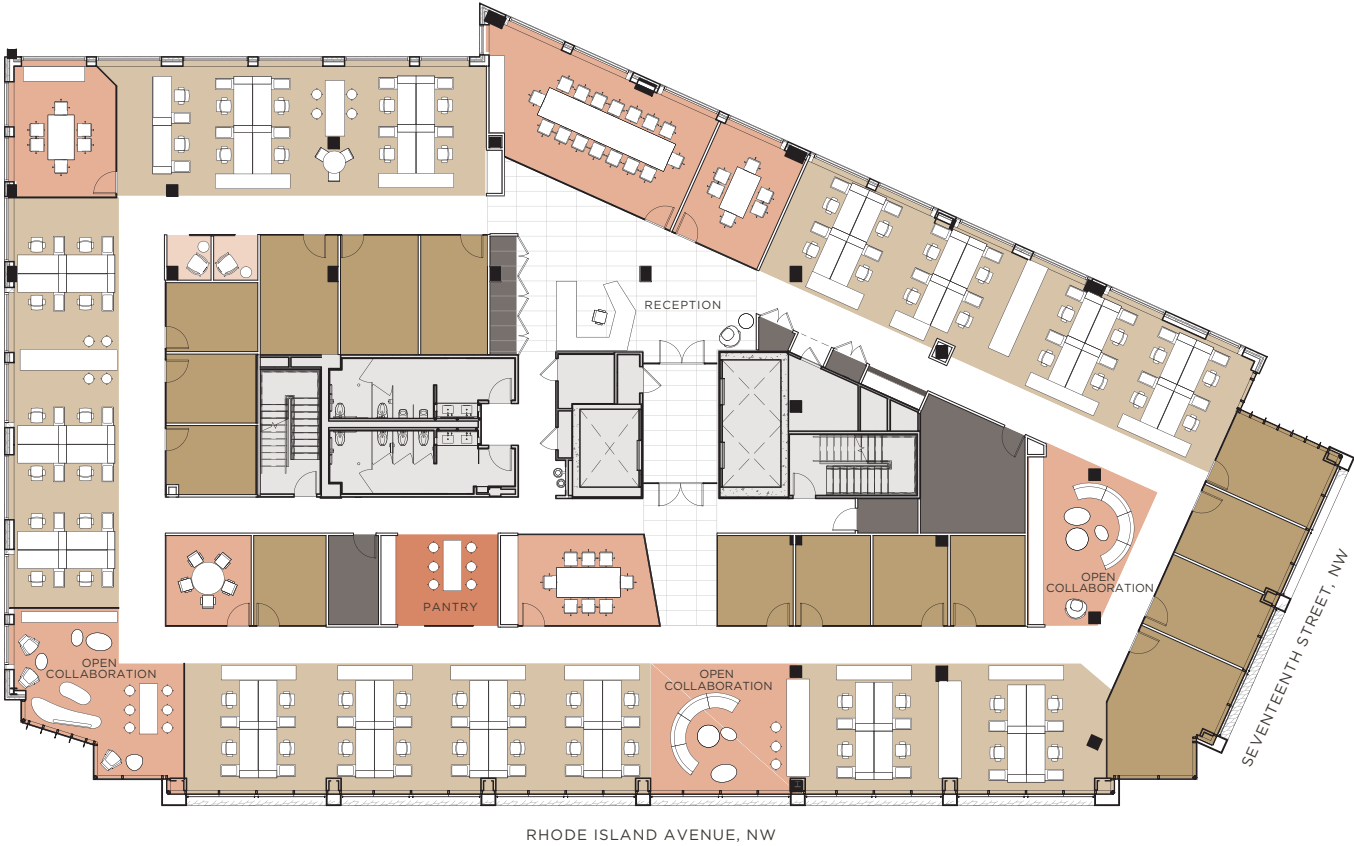

Typical Floors (Floors 3-6) Open-Office Test Fit

Floor Size:
15,450 rentable square feet

- OFFICES
- OPEN WORK SPACE
- TELEPHONE
- MEETING SPACE
- PANTRY
- SUPPORT/IT

www.1701RhodeIsland.com

AKRIDGE
Invested.